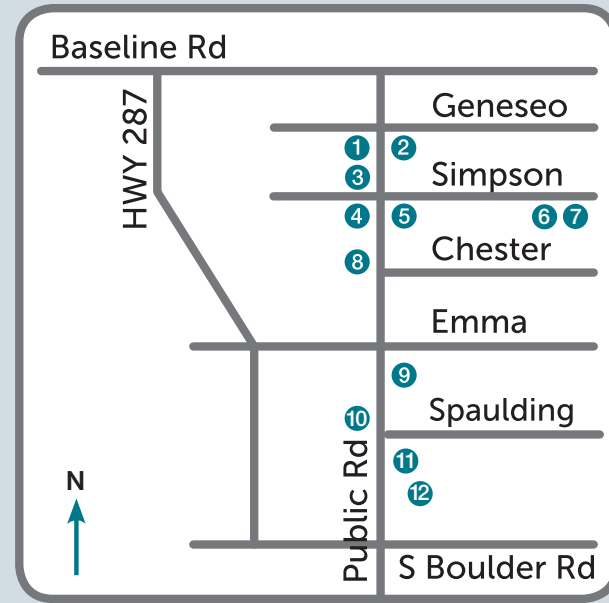

Public Parking in Old Town Lafayette

- 1 111 N Public Rd – Behind Catherine Brown Law Offices
- 2 106 N Public Rd – North of Santiagos
- 3 103 N Public Rd – Behind Black Diamond Restaurant
- 4 101 S Public Rd – Behind Anspach’s Jewelry
- 5 104 S Public Rd – Budget Glass
- 6 103 S Iowa – Senior Center
Monday-Friday After 5pm, Saturday 7am-11pm, Sunday Noon-11pm
- 7 424 E Simpson St – Behind Soul Tree Studio
- 8 309 S Public Rd at Festival Plaza – Behind Starkey Building
- 9 600 S Public Rd – Lafayette Florist
- 10 611 S Public Rd – Elizabeth’s Embellishments
- 11 802 S Public Rd – Behind Restaurant/Retail Building
- 12 806 & 808 S Public Rd – Behind Office Building