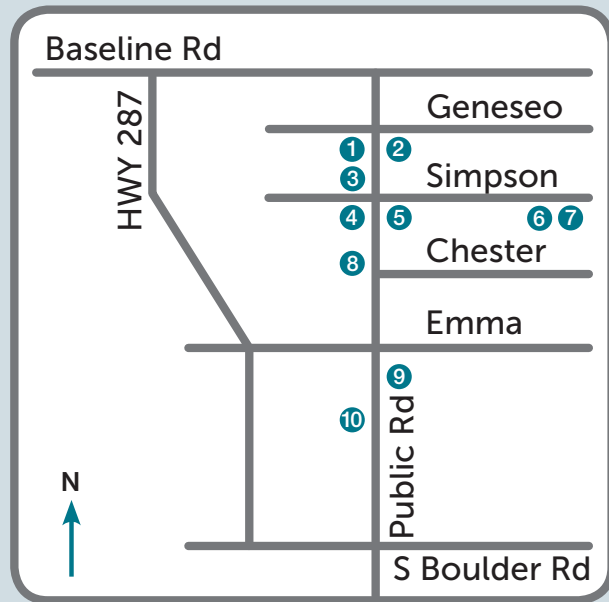

Public Parking in Old Town Lafayette

- 1 111 N Public Rd – Behind Catherine Brown Law Offices
- 2 106 N Public Rd – North of Santiagos
- 3 103 N Public Rd – Behind Black Diamond Restaurant
- 4 101 S Public Rd – Behind Anspach's Jewelry
- 5 104 S Public Rd – Budget Glass
- 6 103 S Iowa – Senior Center
Monday-Friday After 5pm, Saturday 7am-11pm, Sunday Noon-11pm
- 7 424 E Simpson St – Behind A Mom's Space
- 8 309 S Public Rd at Festival Plaza – Behind Starkey Building
- 9 600 S Public Rd – North of Lafayette Florist
- 10 611 S Public Rd – Elizabeth's Embellishments