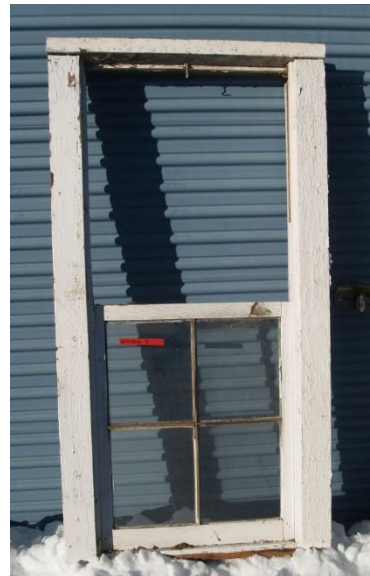

City of Lafayette Historic Salvage Materials Inventory

Door 1
Wooden door with
window, including jamb
32" x 78" (door size)
From 401 E. Geneseo St.

Door 2
Wooden door
30" x 77.5" (door size)
From 401 E. Geneseo St.

Door 6
Wooden door,
including jamb
30" x 73" (door size)
From 401 E. Geneseo St.

City of Lafayette Historic Salvage Materials Inventory

Window 1
Sash for double
hung window
24" x 19"
From 401 E. Geneseo St.
or 305-307 E. Simpson St.

Window 2
Sash for double
hung window
24" x 20"
From 401 E. Geneseo St.
or 305-307 E. Simpson St.

Window 3
Double hung window
25.5" x 40.5" (window frame
size, not opening size)
From 401 E. Geneseo St.

Window 4
Double hung window
25.5" x 49" (window frame
size, not opening
size)
From 401 E. Geneseo St.

Window 5
Double hung window,
missing one sash
26" x 59" (window frame
size, not opening size)
From 401 E. Geneseo St.

City of Lafayette Historic Salvage Materials Inventory

Window 7
Double hung window,
retrofitted with new
slider hardware
29" x 37.5"
From 401 E. Geneseo St.