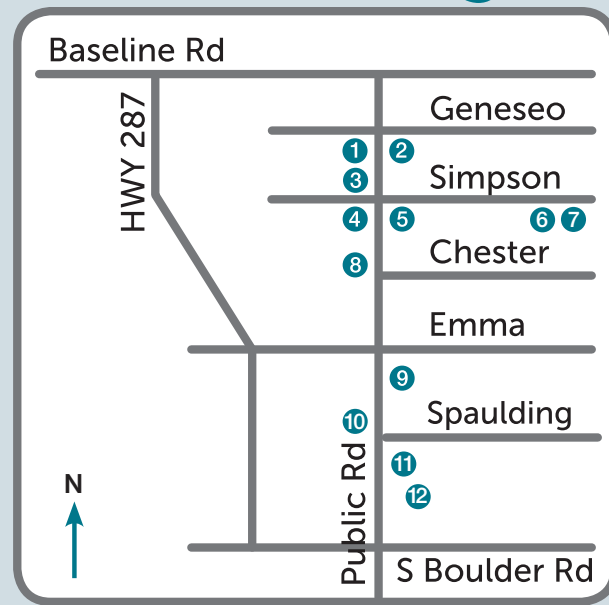

Public Parking in Old Town Lafayette

- 1 111 N Public Rd – Behind Catherine Brown Law Offices
- 2 106 N Public Rd – North of Santiagos
- 3 103 N Public Rd – Behind Black Diamond Restaurant
- 4 101 S Public Rd – Behind Anspach’s Jewelry
- 5 104 S Public Rd – Budget Glass
- 6 103 S Iowa – Senior Center
Monday-Friday After 5pm, Saturday 7am-11pm, Sunday Noon-11pm
- 7 424 E Simpson St – Behind Soul Tree Studio
- 8 309 S Public Rd at Festival Plaza – Behind Starkey Building
- 9 600 S Public Rd – Lafayette Florist
- 10 611 S Public Rd – Elizabeth’s Embellishments
- 11 802 S Public Rd – Behind Restaurant/Retail Building
- 12 806 & 808 S Public Rd – Behind Office Building