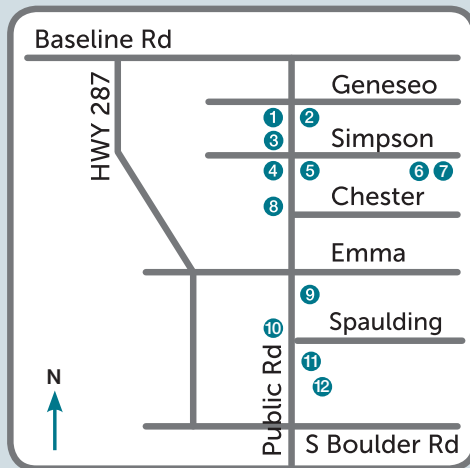

Public Parking in Old Town Lafayette

- 1 111 N Public Rd – Behind Catherine Brown Law Offices
- 2 106 N Public Rd – North of Santiagos
- 3 103 N Public Rd – Behind Restaurants/Retail Building
- 4 101 S Public Rd – Behind Anspach’s Jewelry
- 5 104 S Public Rd – Budget Glass
- 6 103 S Iowa – Senior Center
Monday-Friday After 5pm, Saturday 7am-11pm,
Sunday Noon-11pm
- 7 424 E Simpson St – Behind Soul Tree Studio
- 8 309 S Public Rd at Festival Plaza – Behind Starkey Building
- 9 600 S Public Rd – Lafayette Florist
- 10 611 S Public Rd – Elizabeth’s Embellishments
- 11 802 S Public Rd – Behind Restaurant/Retail Building
- 12 806 & 808 S Public Rd – Behind Office Building