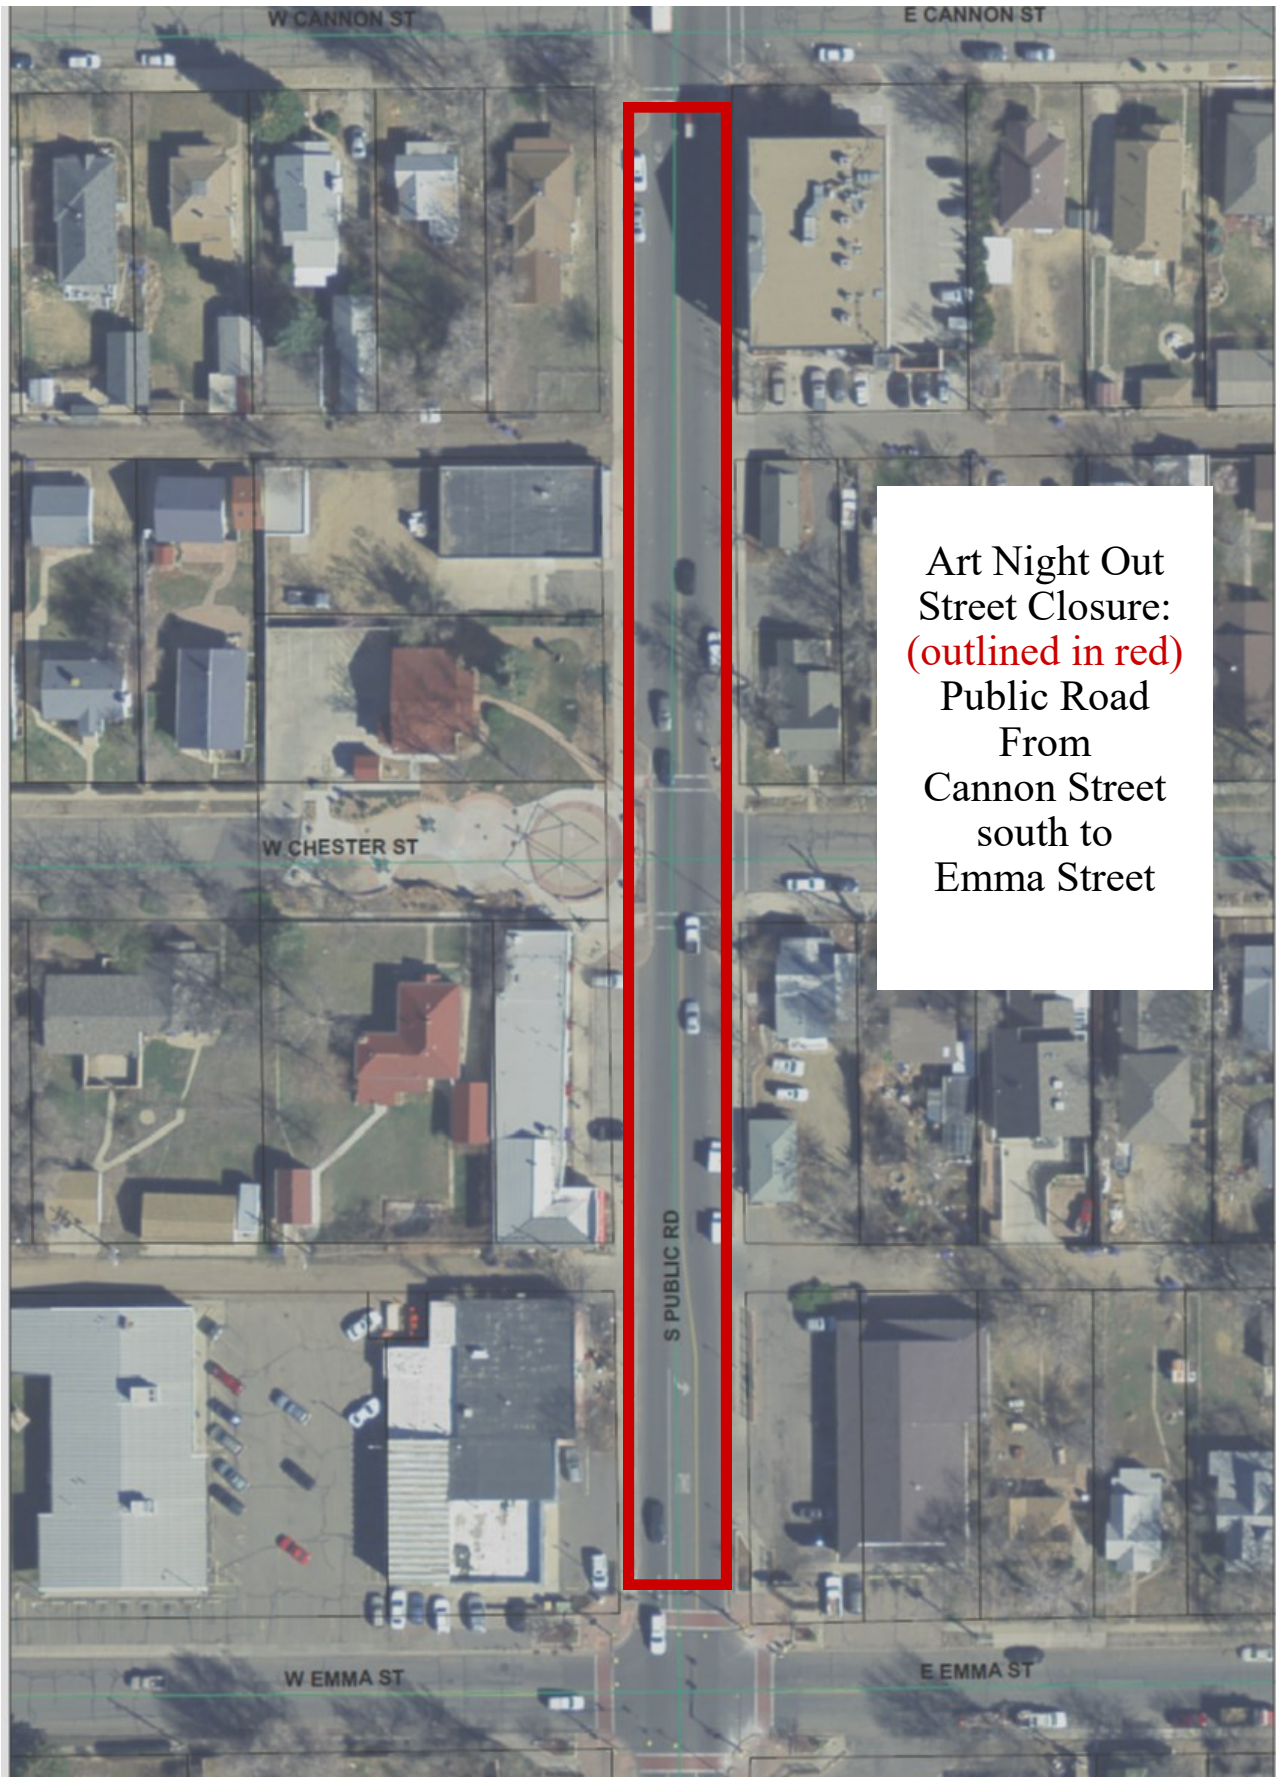

ART NIGHT OUT STREET CLOSURE 2019

Art Night Out
Street Closure:
(outlined in red)
Public Road
From
Cannon Street
south to
Emma Street